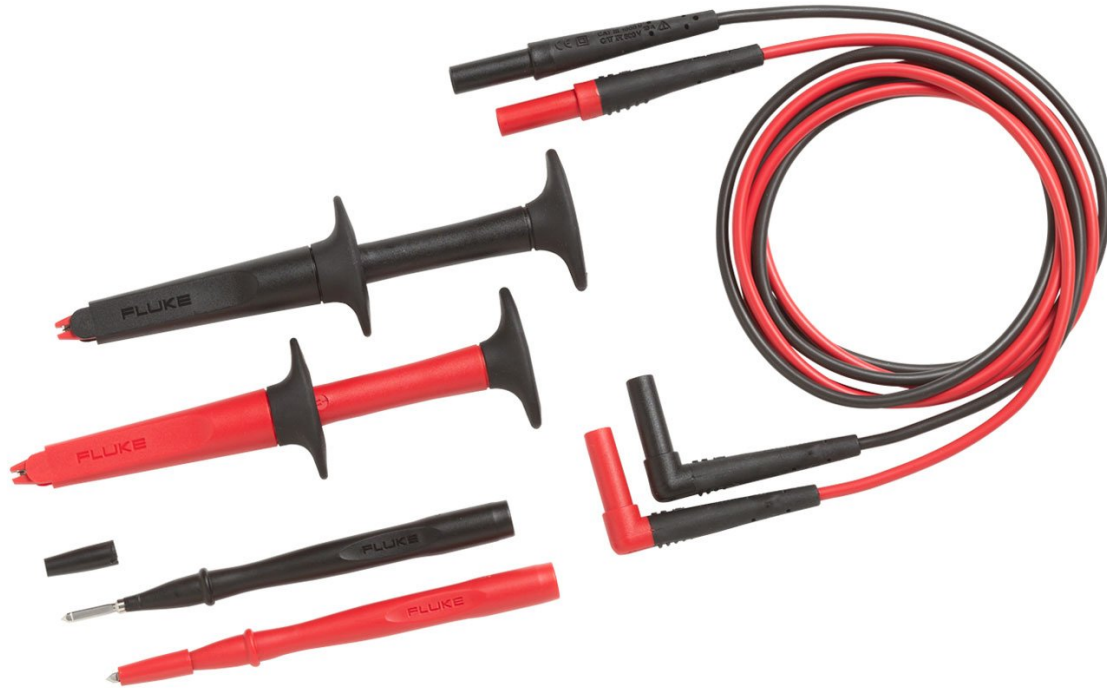

# Fluke TL223 SureGrip™ Electrical Test Lead Set

## Key features

- AC220 SureGrip™ Alligator Clip Set
- TP1 Slim-Reach™ Test Probes (flat bladed)
- TL224 SureGrip™ Silicone Test Lead Set (straight to right)
- One year warranty

## Product overview: Fluke TL223 SureGrip™ Electrical Test Lead Set

Test leads are an integral part of the complete measurement system and extend the capabilities of your meter. The Fluke TL223 SureGrip™ Electrical Test Lead Set is an ideal starter kit for electrical applications. This all in one set includes three test lead accessories with the SureGrip™ design, designed for your comfort so you can focus on taking accurate measurements.