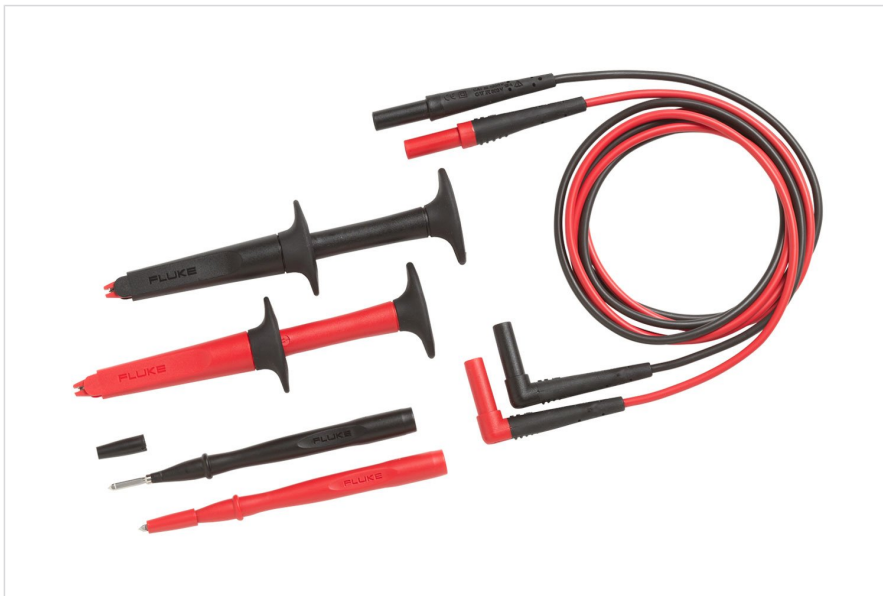

Ordering information

Fluke TL223